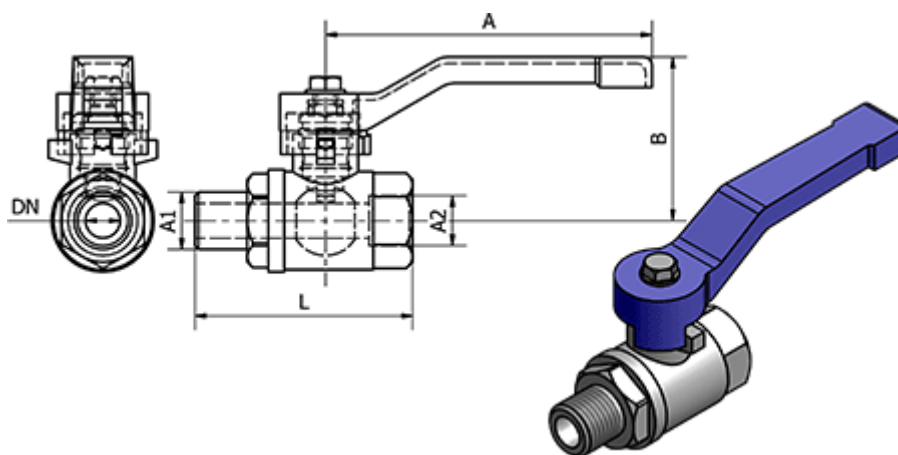

Data Sheet

Article number: 58633508E

Description: Ball Valve 335.08-E, - G 1 1/2"
Ball Valve

Measures

A = 138

B = 71

DN = 37

L = 95

Thread A1 = G 1 1/2"

Thread A2 = G 1 1/2"